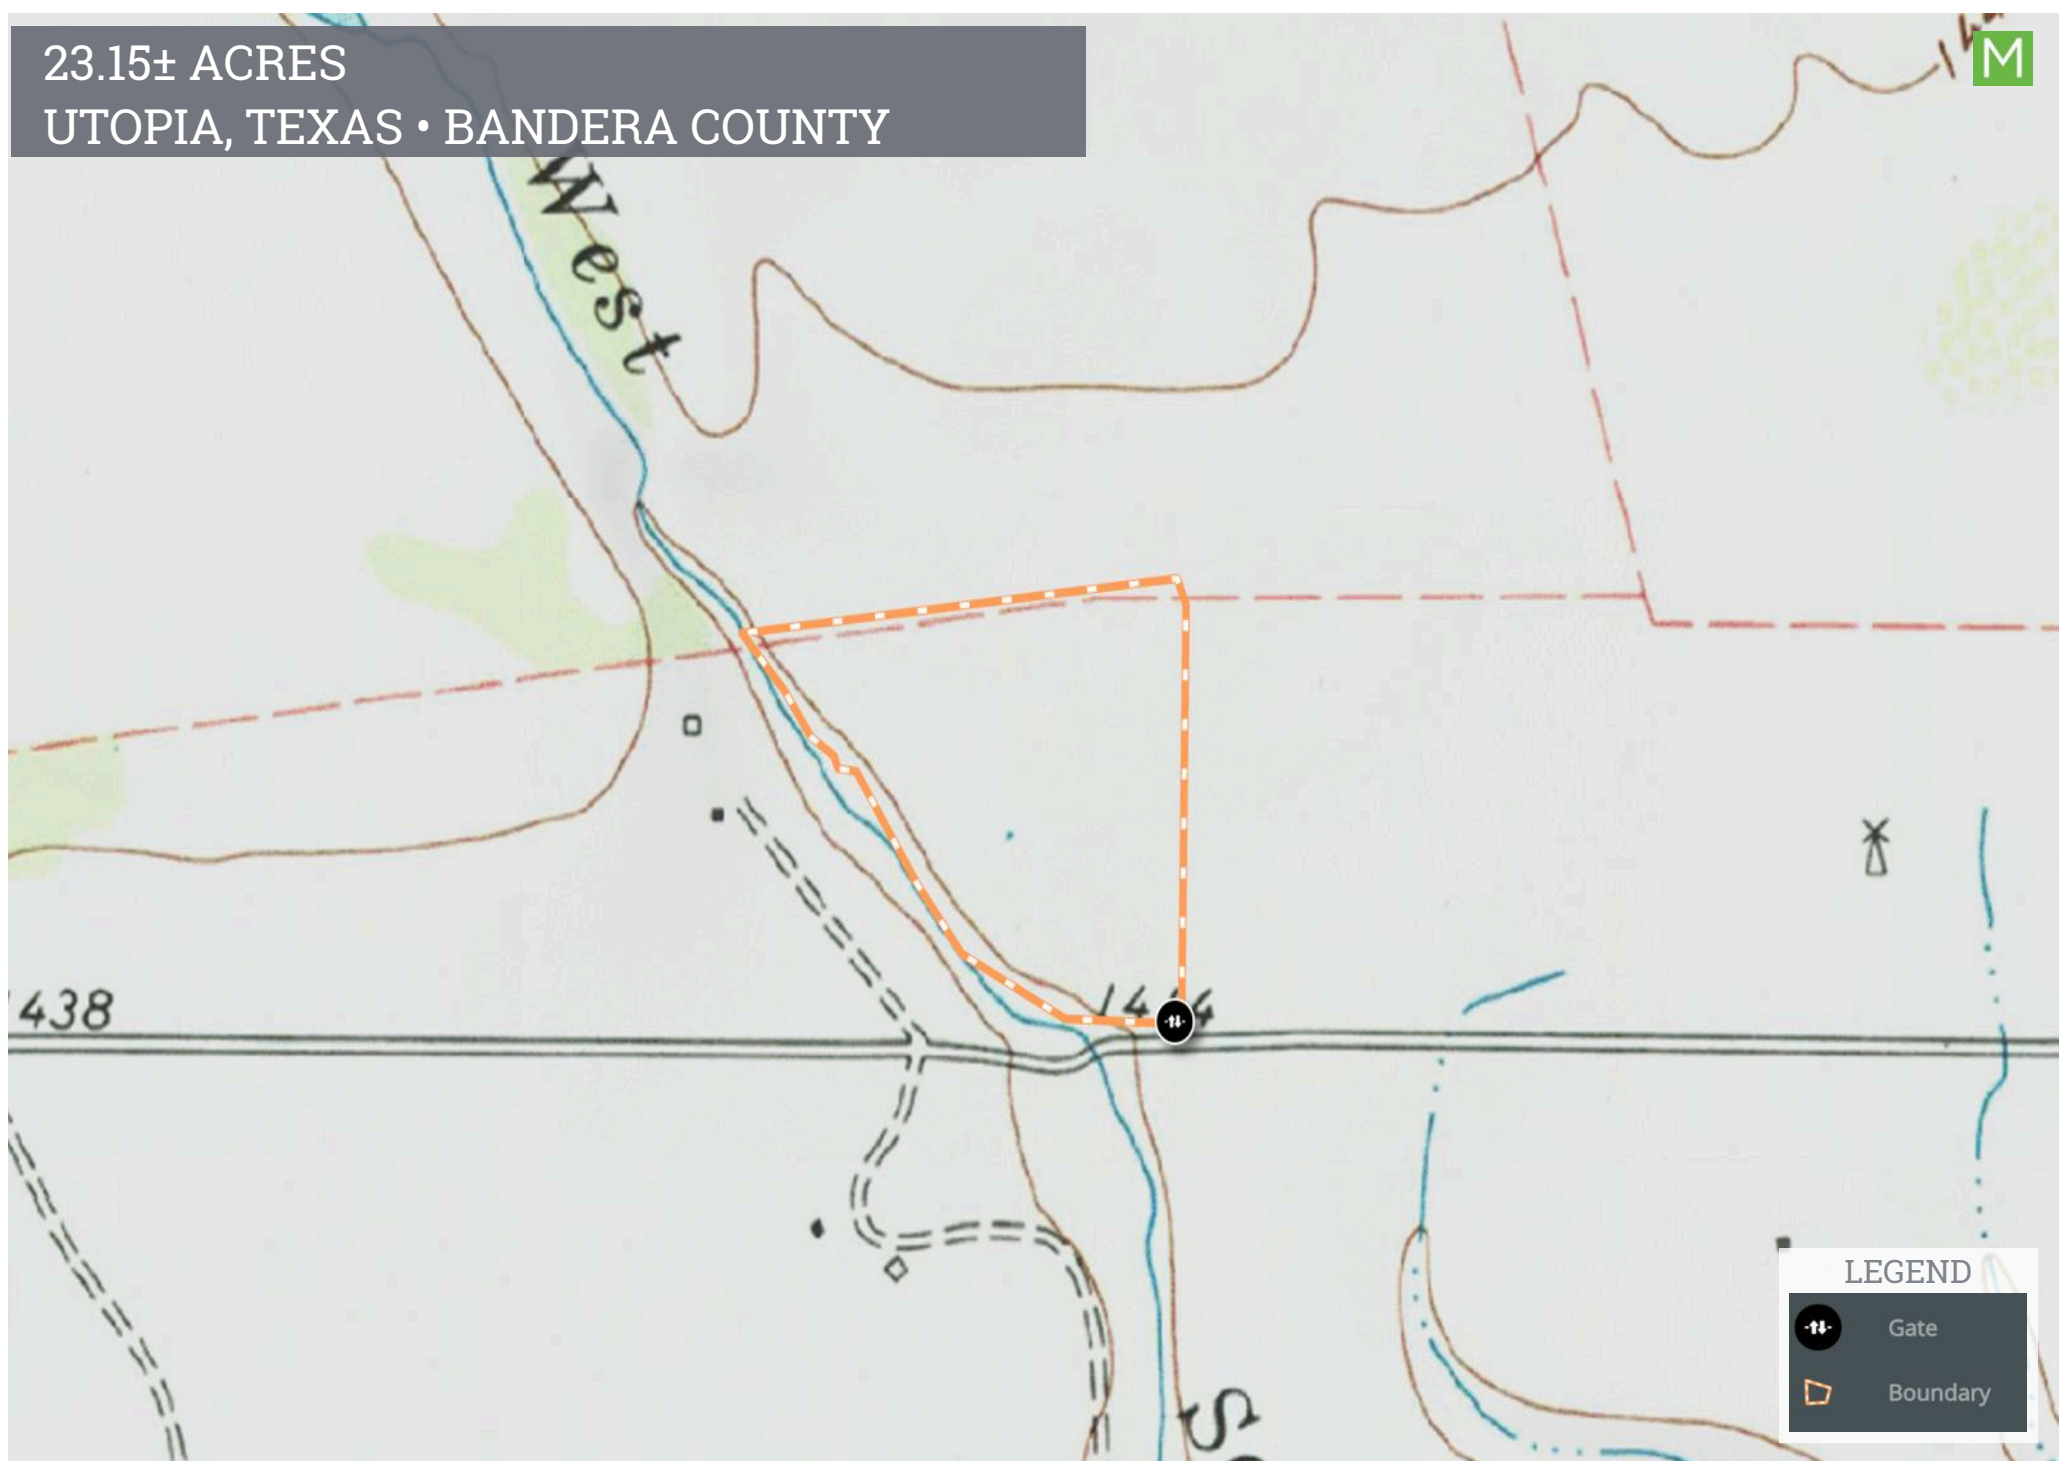

23.15± ACRES

UTOPIA, TEXAS • BANDERA COUNTY

438

1416

LEGEND

-  Gate
-  Boundary

Lines and Acreage on aerial are approximate and may not represent exact boundary lines. Property is subject to survey.

BowndsRealtors.com

'Let us show you... Texas'