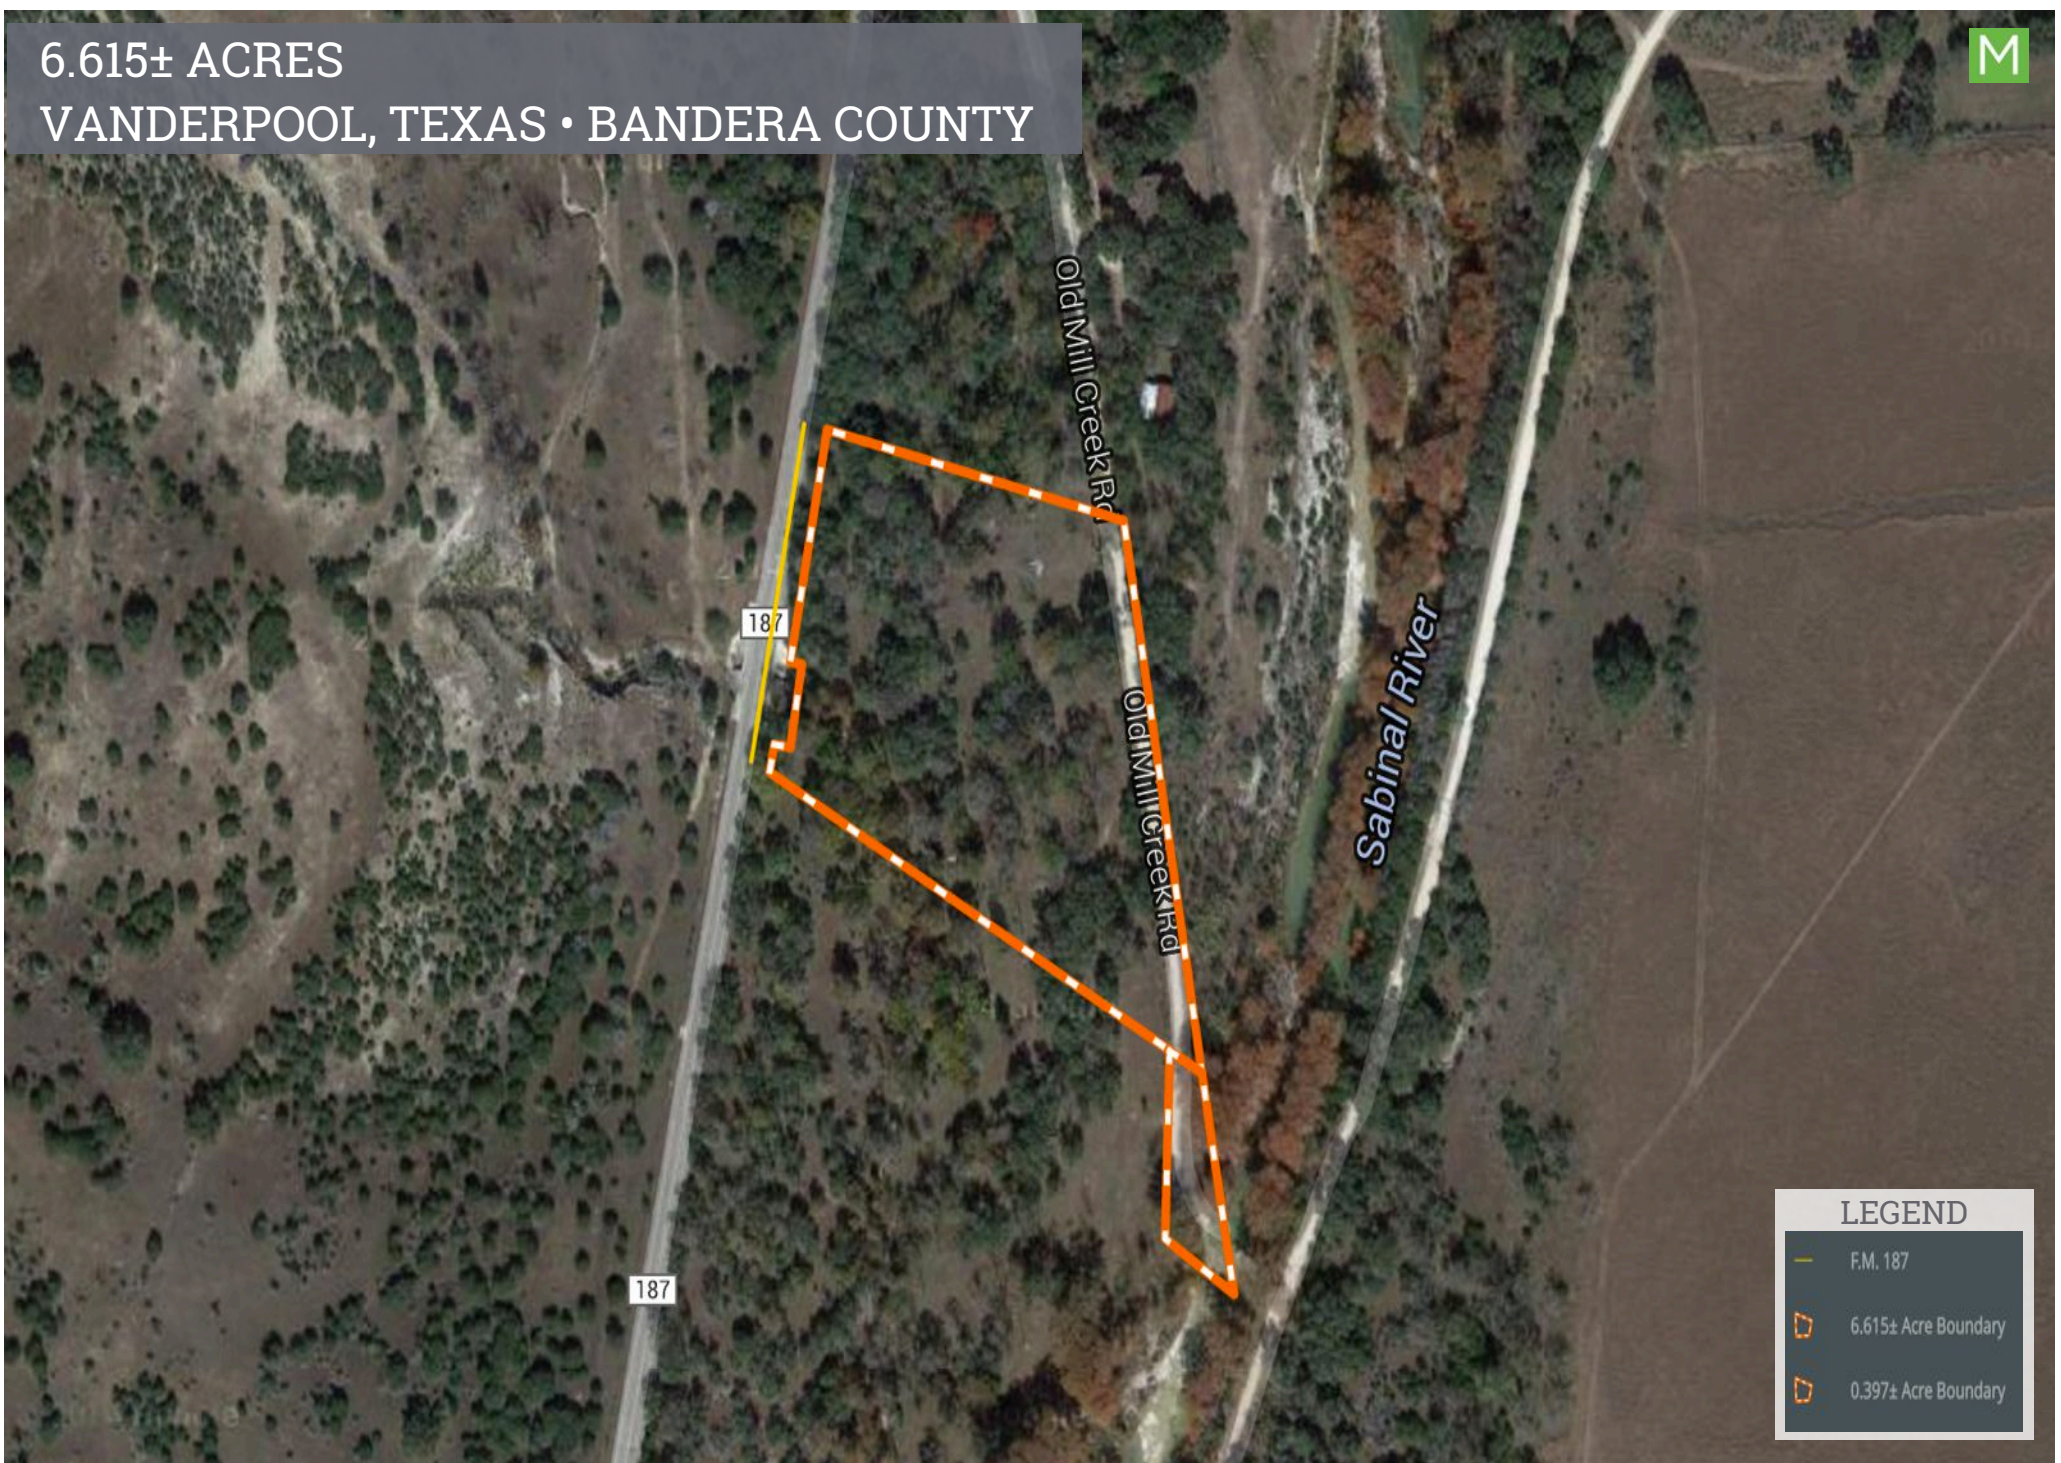

6.615± ACRES
VANDERPOOL, TEXAS • BANDERA COUNTY

LEGEND

- F.M. 187
- 6.615± Acre Boundary
- 0.397± Acre Boundary

Lines and Acreage on aerial are approximate and may not represent exact boundary lines. Property is subject to survey.