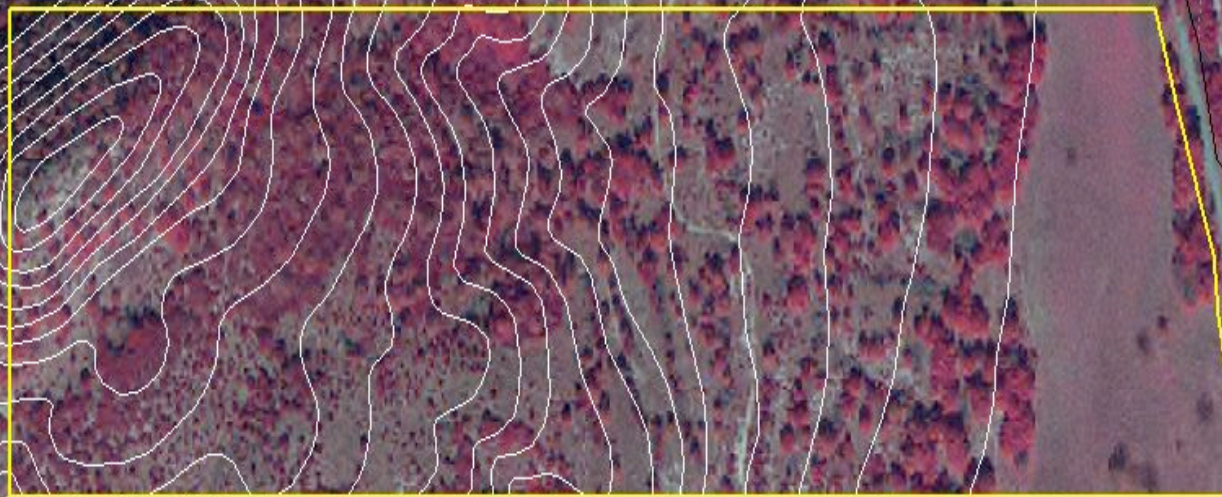

60.61± ACRES

VANDERPOOL, TEXAS • BANDERA COUNTY

60.61+/- Acres

Lines and acreage on aerial are approximate and may not represent exact boundary lines. Property is subject to survey.

[www.bowndsrealtors.com](http://www.bowndsrealtors.com)

Lines and Acreage on aerial are approximate and may not represent exact boundary lines. Property is subject to survey.

**BOWNDSREALTORS.COM**

**BOWNDS™**

*'Let us show you... Texas'*