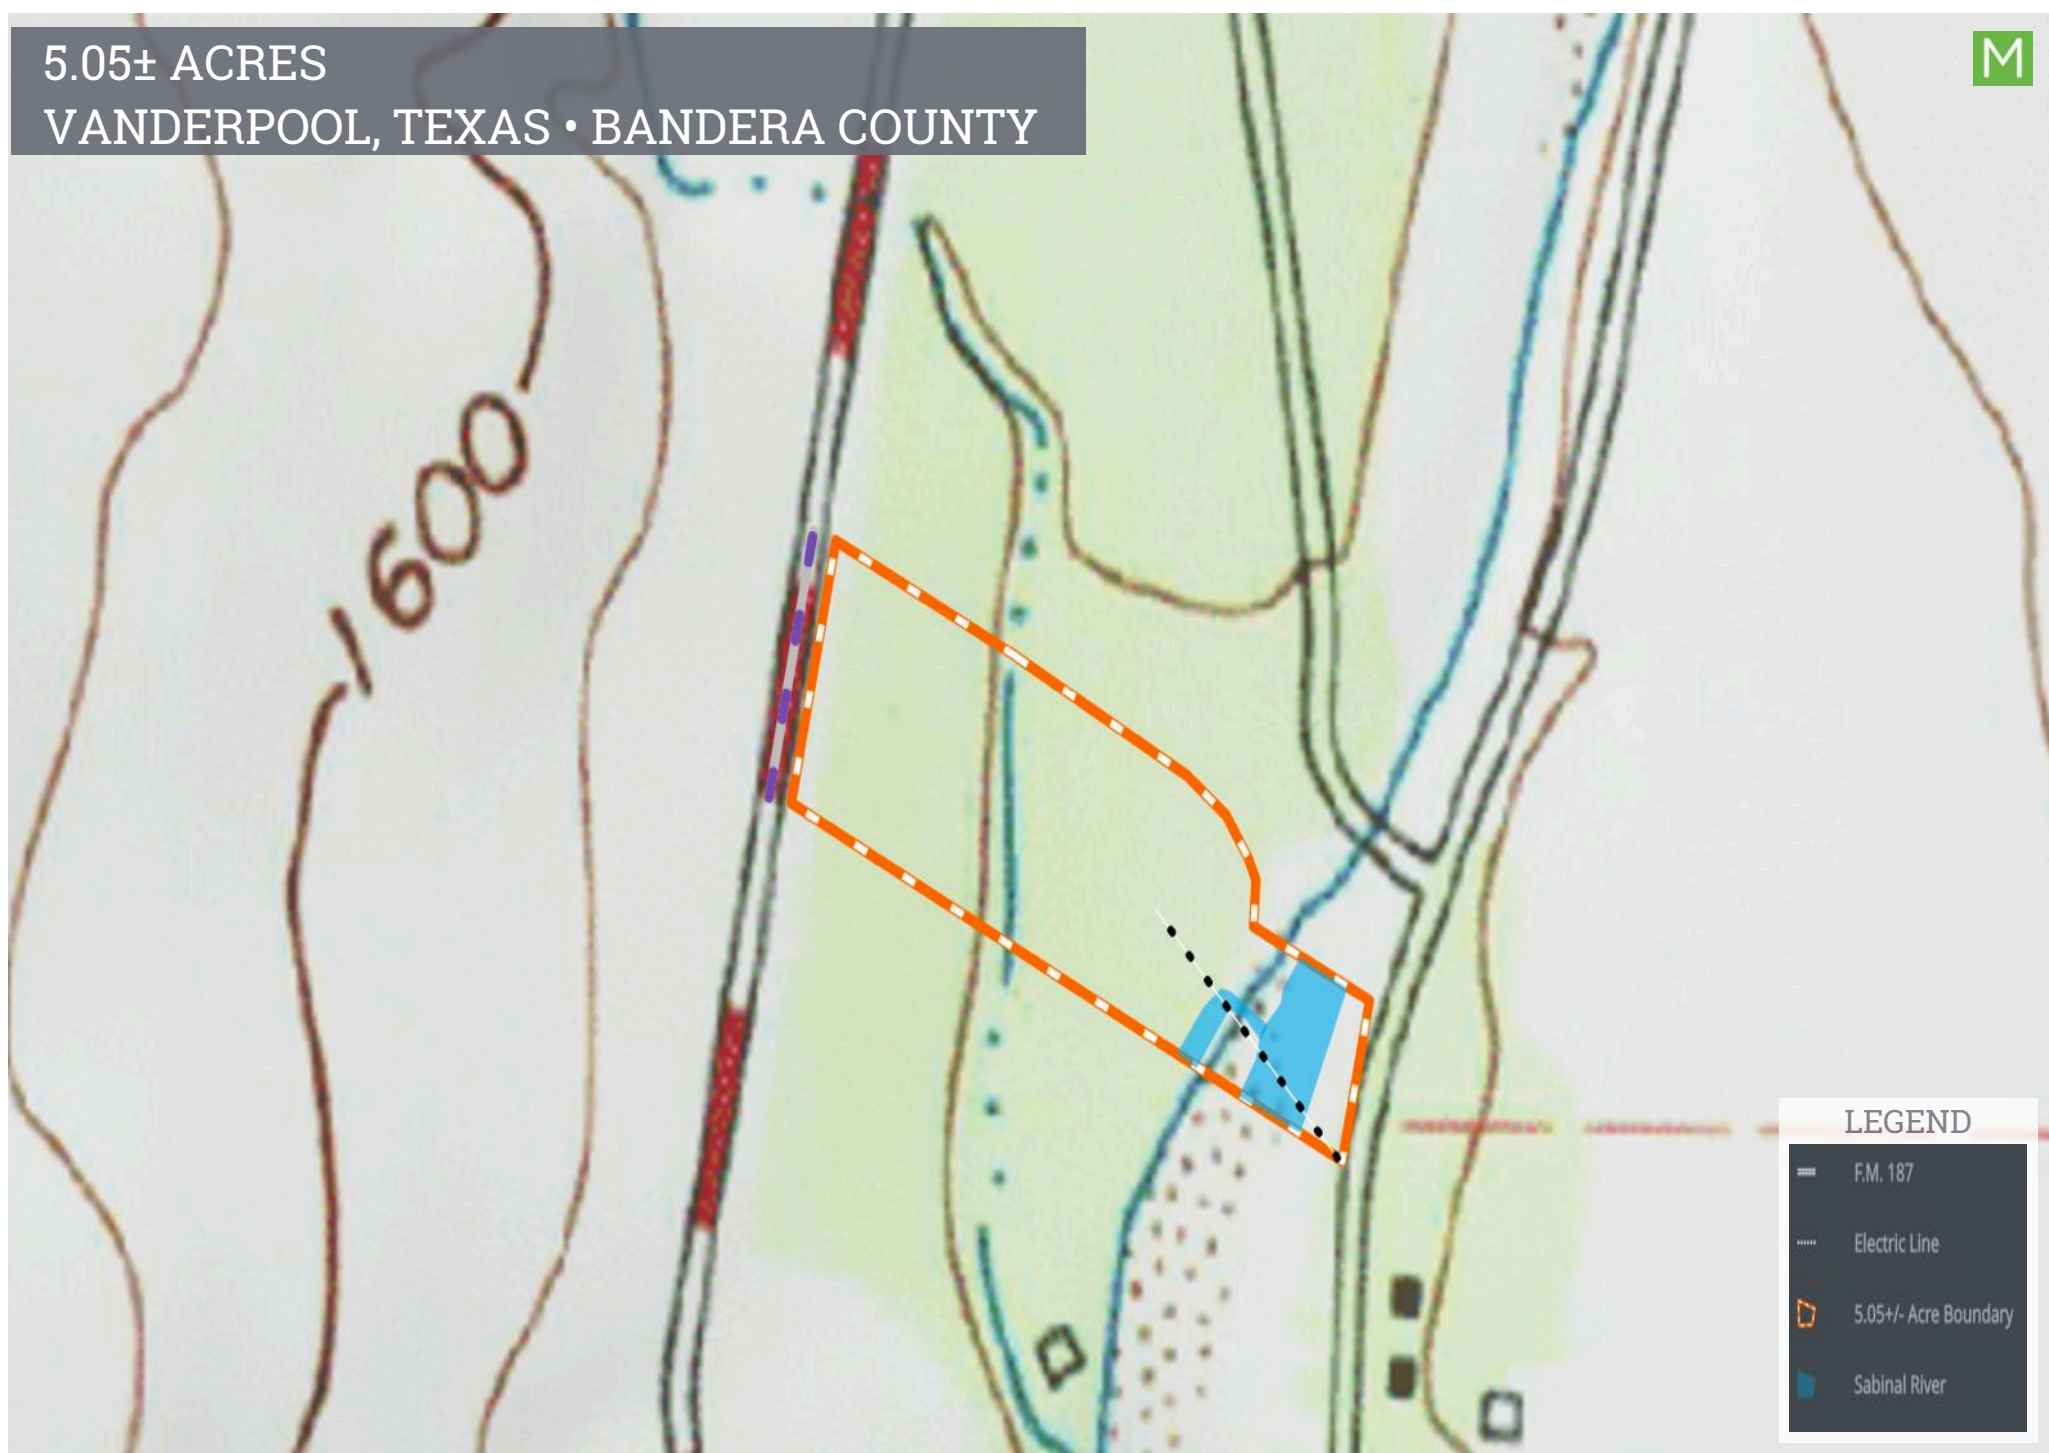

5.05± ACRES

VANDERPOOL, TEXAS • BANDERA COUNTY

M

LEGEND

- F.M. 187
- Electric Line
- ▭ 5.05±- Acre Boundary
- Sabinal River

Lines and Acreage on aerial are approximate and may not represent exact boundary lines. Property is subject to survey.