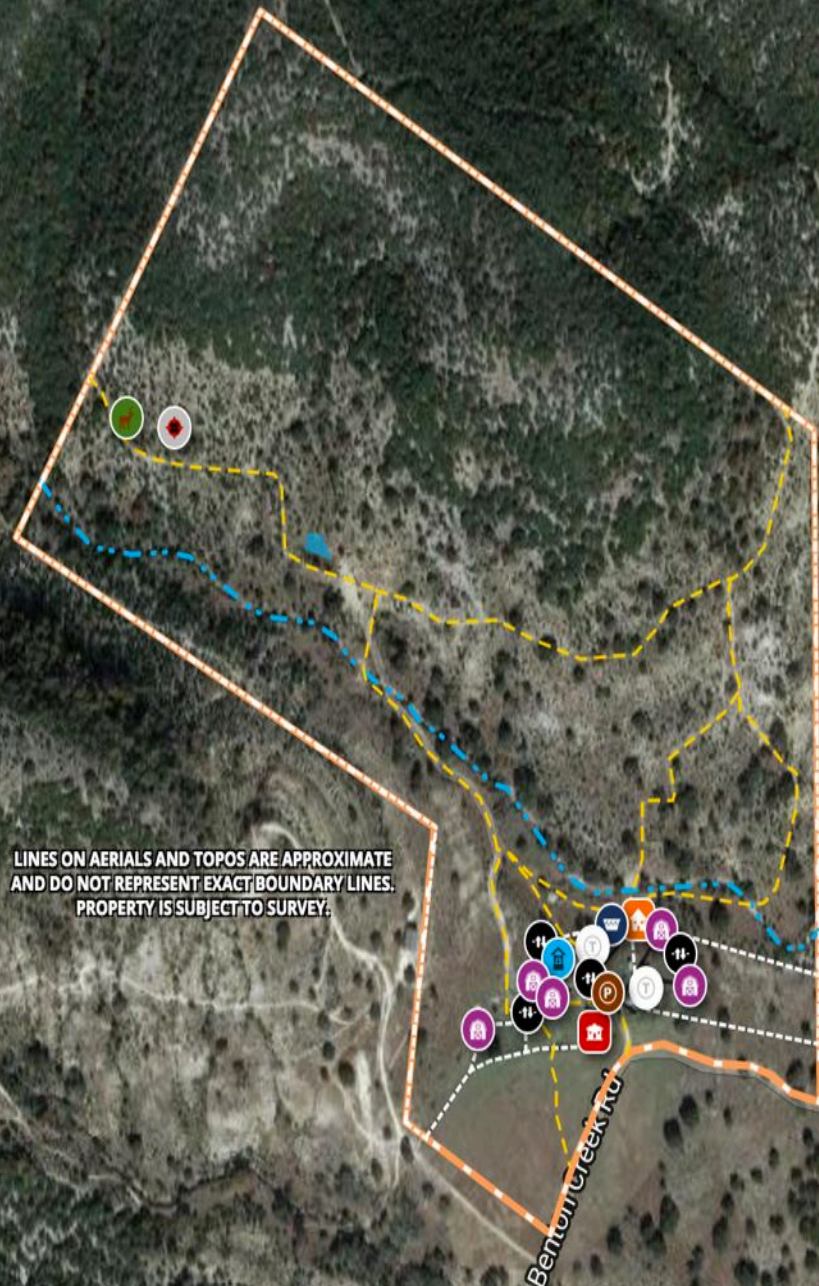

# 120± ACRES • SCOUT MOUNTAIN RANCH MEDINA, TEXAS • BANDERA COUNTY

## LEGEND

- Barn
- Pens
- Main House
- Gate
- Guest House
- Water Storage Tank
- Trough
- Feeder
- Blind
- Well
- Road
- Fence
- Wet Weather Creek
- Pond/Tank
- 120+/- Acre Boundary

© Bownds & Associates, Inc. 2016

Lines and Acreage on aerial are approximate and may not represent exact boundary lines. Property is subject to survey.

[BOWNDSREALTORS.COM](http://BOWNDSREALTORS.COM)

*'Let us show you... Texas'*